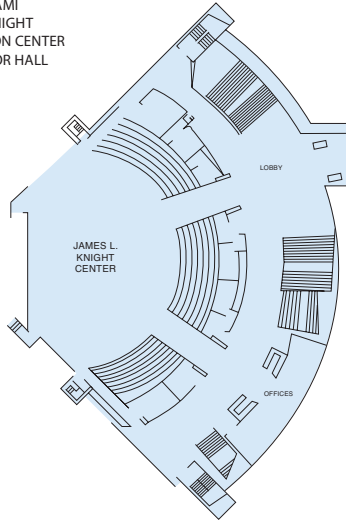

Hyatt Regency Miami

DIRECTIONS

From Miami International Airport (8 miles): Take 836 East to I-95 South. Exit 2A Biscayne Blvd. Go right on S.E. Second Ave. 1 / 4 block.

Hyatt Regency Miami

FLOOR PLANS

CITY OF MIAMI
JAMES L. KNIGHT
CONVENTION CENTER
THIRD FLOOR HALL

UNIVERSITY OF MIAMI
THIRD FLOOR

TERRACE LEVEL

RIVERFRONT HALL

CONFERENCE CENTER
FOURTH FLOOR