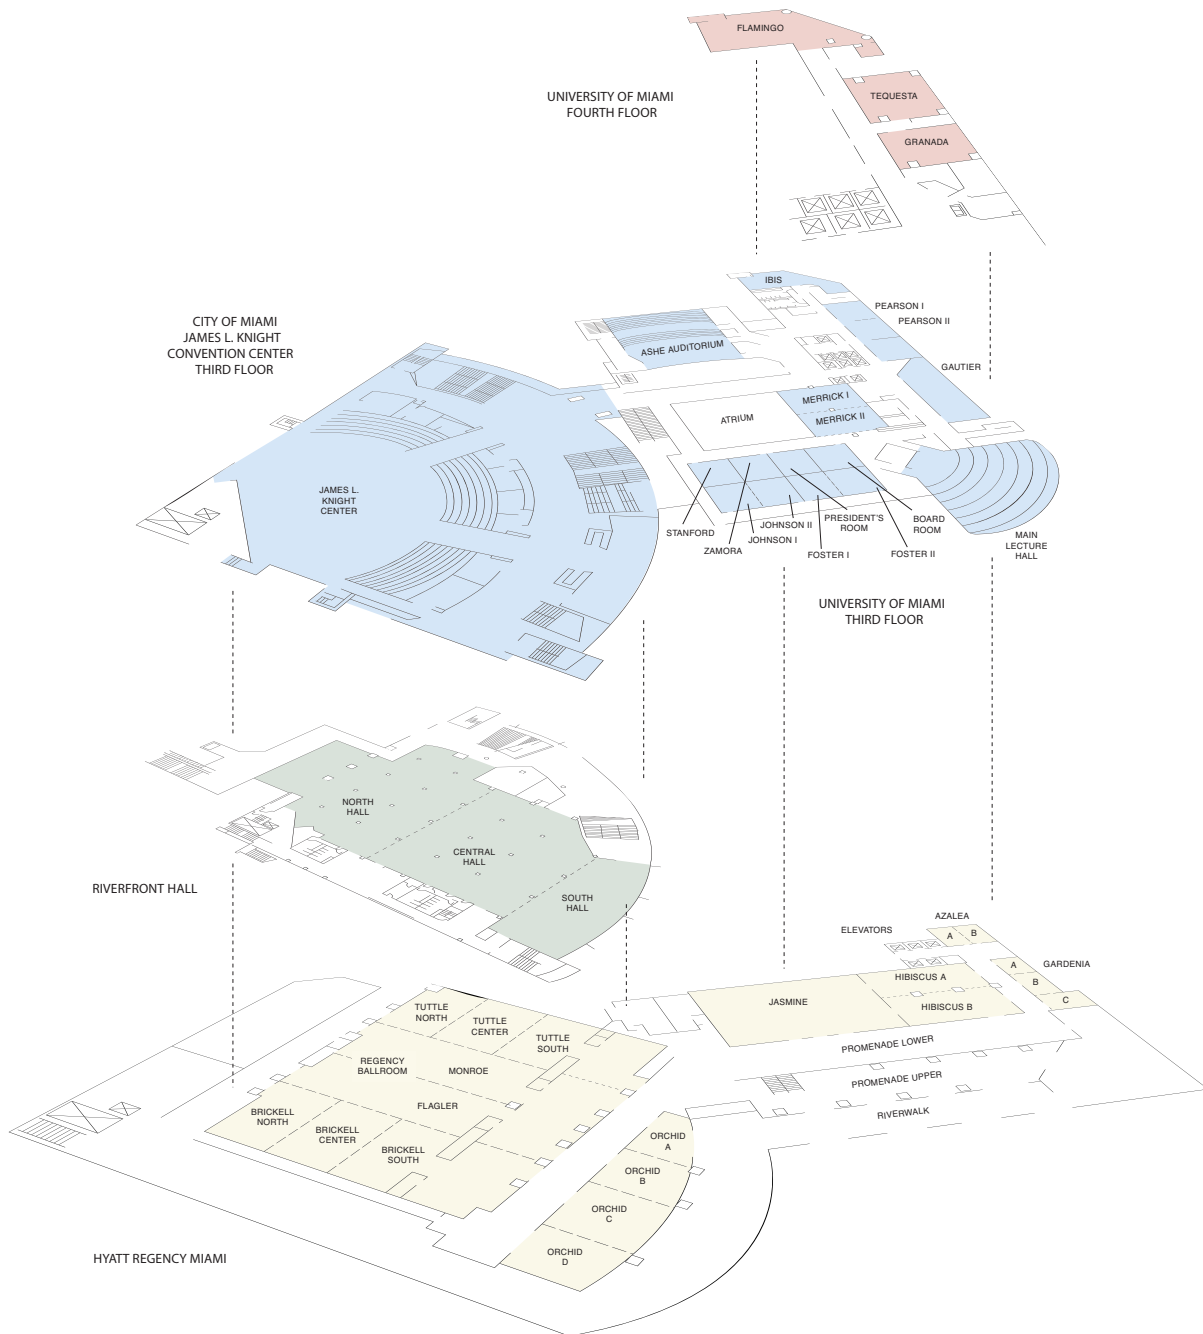

Hyatt Regency Miami

DIRECTIONS

From Miami International Airport (8 miles): Take 836 East to I-95 South. Exit 2A Biscayne Blvd. Go right on S.E. Second Ave. 1 / 4 block.

Hyatt Regency Miami

FLOOR PLANS

CITY OF MIAMI
JAMES L. KNIGHT
CONVENTION CENTER
THIRD FLOOR HALL

UNIVERSITY OF MIAMI
THIRD FLOOR

TERRACE LEVEL

RIVERFRONT HALL

CONFERENCE CENTER
FOURTH FLOOR