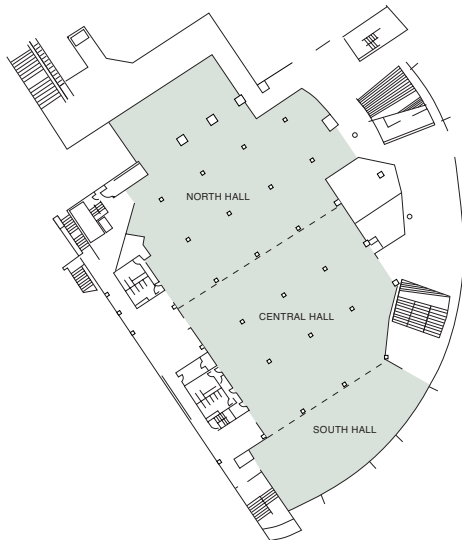

Hyatt Regency Miami

DIRECTIONS

From Miami International Airport (8 miles): Take 836 East to I-95 South. Exit 2A Biscayne Blvd. Go right on S.E. Second Ave. 1 / 4 block.

Hyatt Regency Miami

FLOOR PLANS

CITY OF MIAMI
JAMES L. KNIGHT
CONVENTION CENTER
THIRD FLOOR HALL

UNIVERSITY OF MIAMI
THIRD FLOOR

TERRACE LEVEL

RIVERFRONT HALL

CONFERENCE CENTER
FOURTH FLOOR