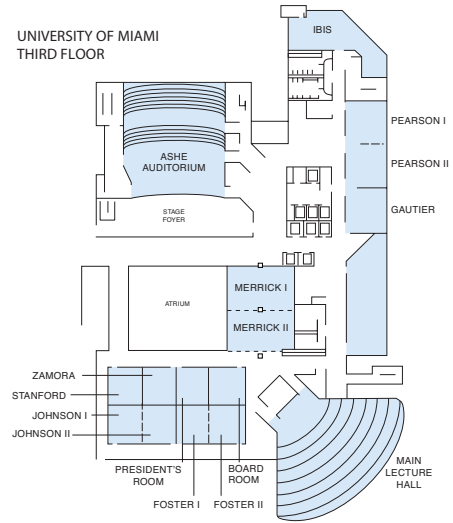

Hyatt Regency Miami

DIRECTIONS

From Miami International Airport (8 miles): Take 836 East to I-95 South. Exit 2A Biscayne Blvd. Go right on S.E. Second Ave. 1 / 4 block.

Hyatt Regency Miami

FLOOR PLANS

CITY OF MIAMI
JAMES L. KNIGHT
CONVENTION CENTER
THIRD FLOOR HALL

UNIVERSITY OF MIAMI
THIRD FLOOR

TERRACE LEVEL

RIVERFRONT HALL

CONFERENCE CENTER
FOURTH FLOOR