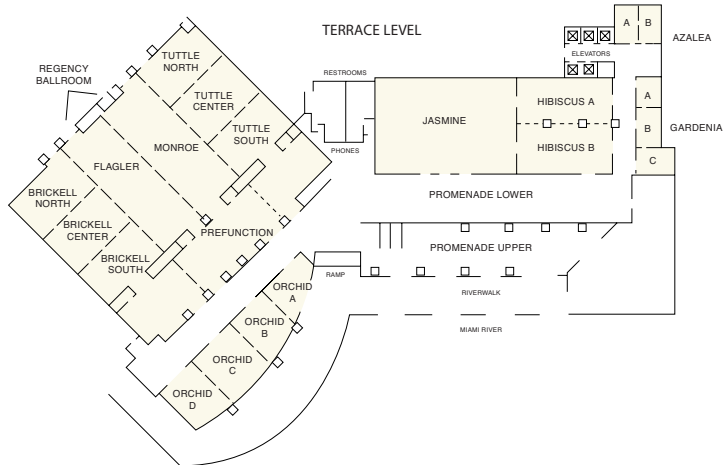

Hyatt Regency Miami

DIRECTIONS

From Miami International Airport (8 miles): Take 836 East to I-95 South. Exit 2A Biscayne Blvd. Go right on S.E. Second Ave. 1 / 4 block.

Hyatt Regency Miami

FLOOR PLANS

CITY OF MIAMI
JAMES L. KNIGHT
CONVENTION CENTER
THIRD FLOOR HALL

UNIVERSITY OF MIAMI
THIRD FLOOR

TERRACE LEVEL

RIVERFRONT HALL

CONFERENCE CENTER
FOURTH FLOOR